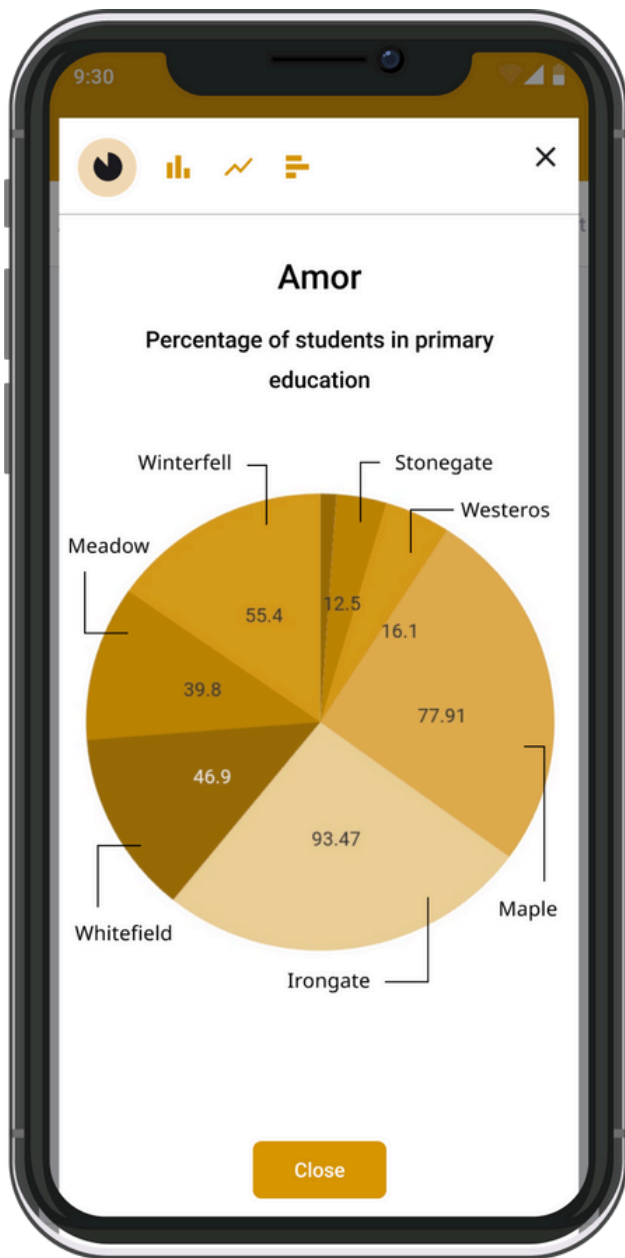

DFA CHARTS

Data at your fingertips,
Insights in an instant.

Seamless access to your data.
Anywhere. Anytime.

ZERO LEARNING CURVE

Download the app and use it instantly with no training needed.

ENTIRE DATASET ON YOUR PHONE

Travel anywhere with your data sets in your phone. Open your app and immediately find your insights.

EASY DATA SELECTIONS

User-friendly data selection screens that allow you to customise your data views.

RICH VISUALISATIONS

View your data using cutting-edge visualisations that help your data tell its story.

WORKS WITH / WITHOUT INTERNET

You need internet to download the app, however you can query your data and generate visualisations without internet.